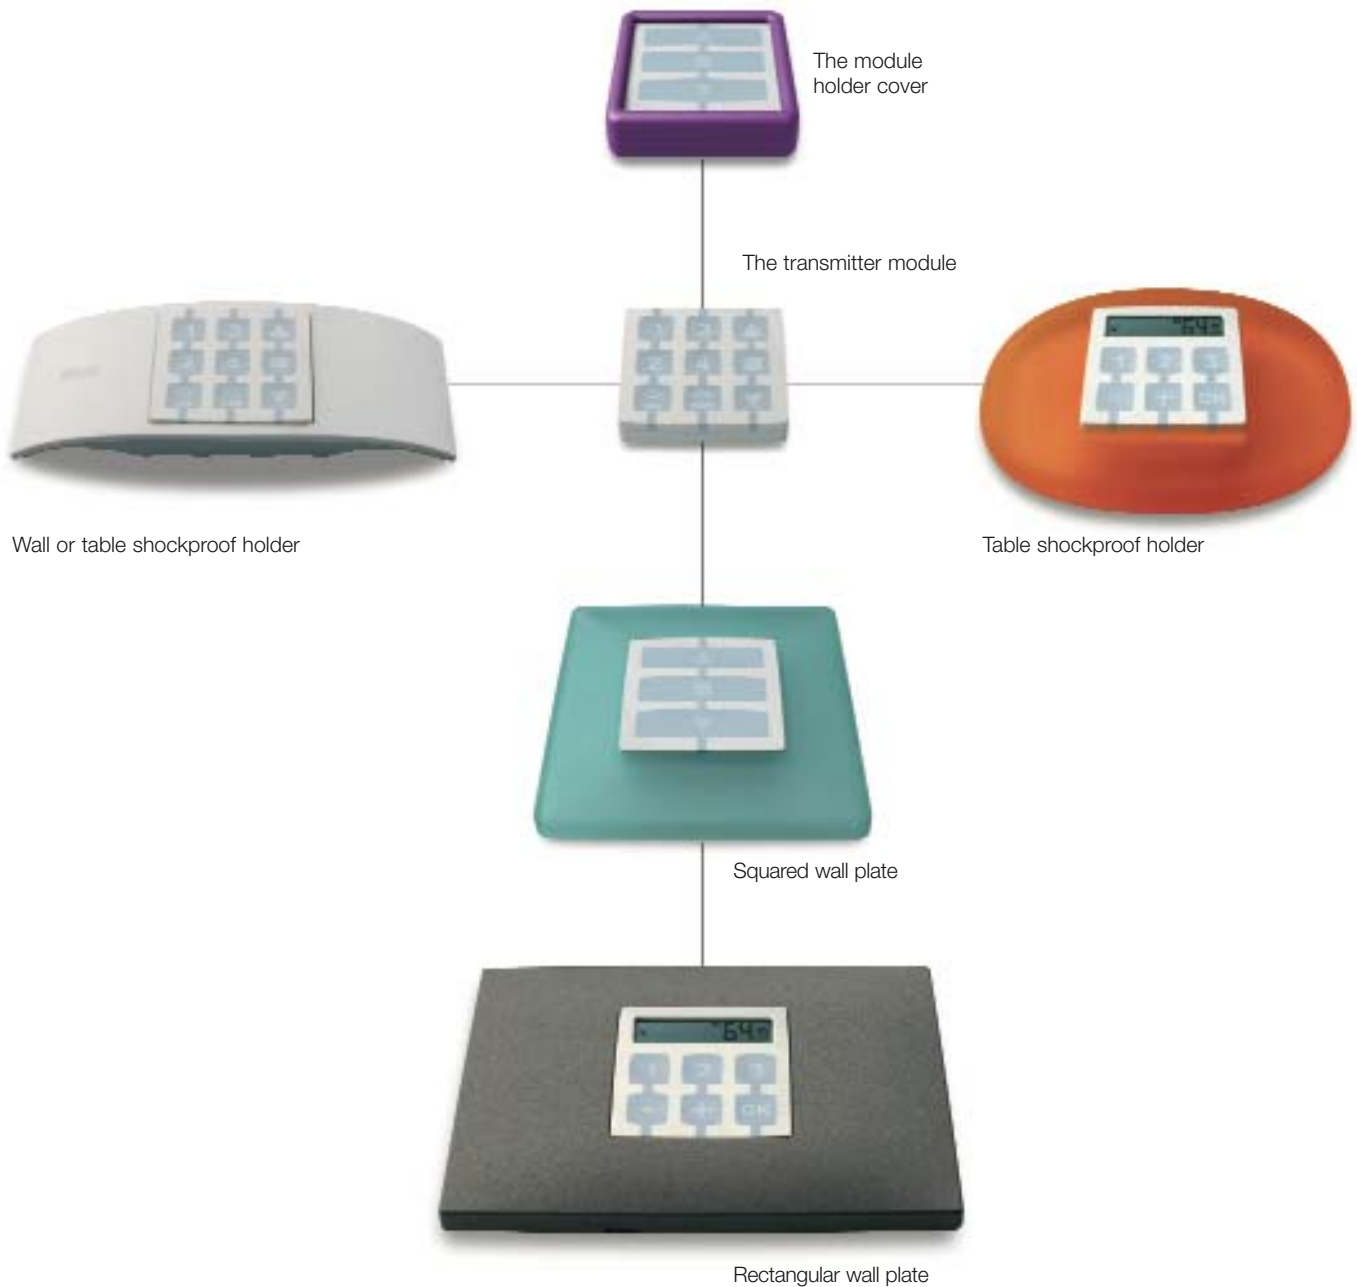

Modular

The NiceWay system is based on a number of transmitter modules that can be placed in five different holder models to create a flexible range of made-to-measure solutions. Although the modules, available from 1 to 80 groups or 240 channels, are very small in size, they are extremely easy to operate.

Flexible

Choosing between the different available wall or table holders, every automation within the house or garden can be operated in complete accord with the 433.92 MHz Nice Ergo, Plano, FloR and VeryVR systems, with which NiceWay is fully compatible.

Made-to-measure

To protect the electronic parts from dirt and damp, the rubber function buttons are incorporated in the actual body of the control modules. NiceWay can be used anywhere in the home, in the garage, the living room, the kitchen as well as the bathroom.

Professional

For a more professional and practical use, the system can be programmed by means of the handy Nice palmtops.