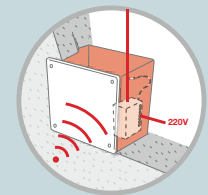

TTX4

Recessed transmitter with mains power supply. Ideal for the control of automations not directly accessible from cable controls.

TT2N

Miniaturised control unit for control of a 230 Vac motor up to 450 W, with built-in radio receiver.