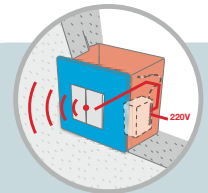

The new Tag system

disappearing inside standard wall mounted plates and suitable to confined spaces, are ideal for restorations and upgrades of existing systems to control home automations, lighting points and all loads up to 450 W otherwise not directly accessible from cable controls.

All without the need to replace the existing system or involve building work!