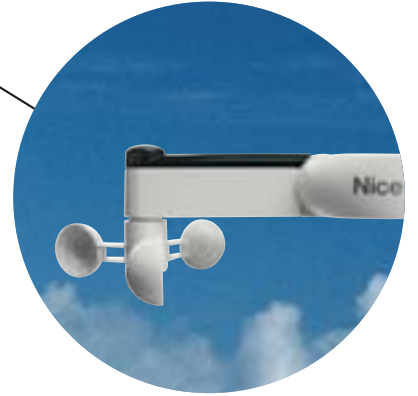

Climatic

If the wind picks up or the sun is stronger than usual, Nice takes care of this too: simple sensors instantly detect the weather conditions and retract the awnings and lower the shutters even when you are out.

With just a click

Small, slim and coloured, ideal to carry in your pocket, bag or use as stylish key rings, or table-top or wall-mounted, for control of the entire home at your fingertips! These are the Nice radio control systems, the choice is yours!