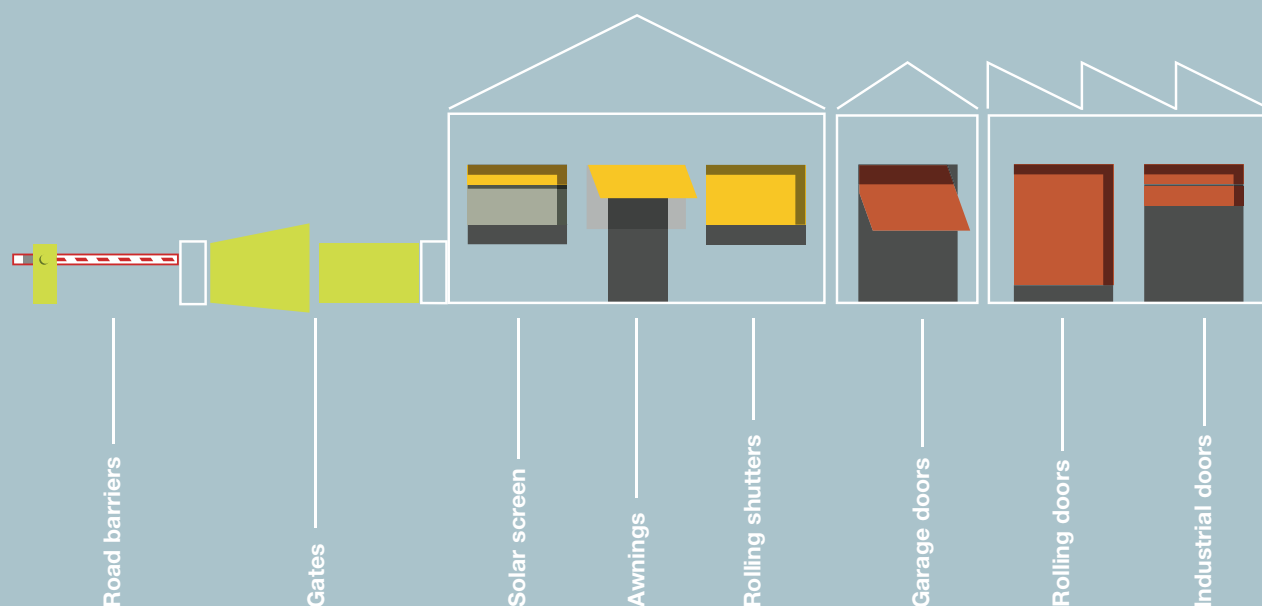

Nice: the right answer to any automation need!

Headquarters

Nice SpA
Oderzo TV Italia
Ph. +39.0422.85.38.38
Fax +39.0422.85.35.85
info@niceforyou.com

Nice in Italy

Nice Padova
Sarmeola di Rubano PD Italia
Ph. +39.049.89.78.93.2
Fax +39.049.89.73.85.2
infopd@niceforyou.com

Nice Roma
Roma RM Italia
Ph. +39.06.72.67.17.61
Fax +39.06.72.67.55.20
inforoma@niceforyou.com

Nice Worldwide

Nice France
Buchelay France
Ph. +33.(0)1.30.33.95.95
Fax +33.(0)1.30.33.95.96
info@fr.niceforyou.com

Nice France Sud
Aubagne France
Ph. +33.(0)4.42.62.42.52
Fax. +33.(0)4.42.62.42.50
infomarseille@fr.niceforyou.com

Nice France Rhône Alpes
Decines Charpieu France
Ph. +33.(0)4.78.26.56.53
Fax +33.(0)4.78.26.57.53
info lyon@fr.niceforyou.com

Nice Belgium
Leuven (Heverlee) Belgium
Ph. +32.(0)16.38.69.00
Fax +32.(0)16.38.69.01
info@be.niceforyou.com

Nice Deutschland
Gelnhausen Deutschland
Ph. +49.(0)6051.91.520
Fax +49.(0)6051.91.52.119
info@de.niceforyou.com

Nice España Madrid
Mostoles Madrid España
Ph. +34.(0)9.16.16.33.00
Fax +34.(0)9.16.16.30.10
info@es.niceforyou.com

Nice España Barcelona
Sant Quirze del Valles
Barcelona España
Ph. +34.(0)9.37.84.77.75
Fax +34.(0)9.37.84.77.72
info@es.niceforyou.com

Nice Polska
Pruszków Polska
Ph. +48.(022).759.40.00
Fax +48.(022).759.40.22
info@pl.niceforyou.com

Nice Portugal
Mem Martins Portugal
Ph. +351.21.922.82.10
Fax +351.21.922.82.19
info@pt.niceforyou.com

Nice Romania
Cluj Napoca Romania
Ph./Fax +40.(0)264.453.127
info@ro.niceforyou.com

Nice Turkey
Kadikoy Istanbul Turkey
Ph. +90.216.456.34.97
Fax +90.216.455.78.29
info@tr.niceforyou.com

Nice UK
Sutton in Ashfield
United Kingdom
Ph. +44.16.23.55.00.86
Fax +44.16.23.55.05.49
info@uk.niceforyou.com

Nice Australia
Wetherill Park Australia
Ph. +61.(0)2.96.04.25.70
Fax +61.(0)2.96.04.25.73
info@au.niceforyou.com

Nice China
Shanghai P. R. China
Ph. +86.21.575.701.46/45
Fax +86.21.575.701.44
info@cn.niceforyou.com

Nice USA
Jacksonville Florida USA
Ph. +1.904.786.7133
Fax +1.904.786.7640
info@us.niceforyou.com

www.niceforyou.com

Home Automation