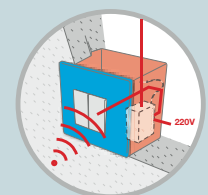

TT2L

Miniaturised control unit for control of lighting systems, with built-in radio receiver.