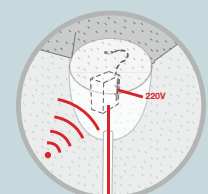

TT2D

Miniaturised control unit for control of lighting systems from multiple points, with built-in radio receiver and switch.