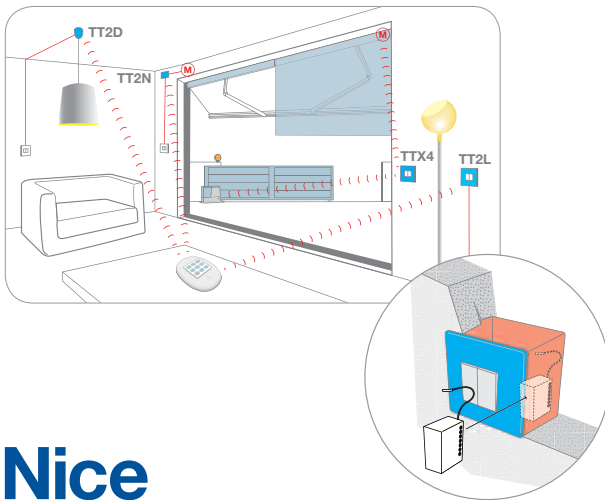

The most elegant and discrete control system.

Nice receivers, hidden behind normal wall plates, are the ideal solution for refurbishment projects and for modernising older systems. They provide efficient control over home automation systems and lights without you having to rewire or replaster!

Nice