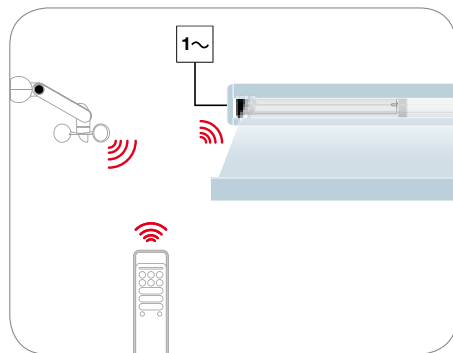

Intelligent control!

Nice solutions improve indoor comfort and save energy too!

Real savings: the sensor is solar powered and does not consume mains electricity.

Weather sensors

Nice Nemo

In windy conditions, the sensor automatically retracts awnings to avoid damage, so your awnings stay looking good for years to come!

In sunny conditions, the sensor detects strong light and extends the awnings to shade your rooms and stop them getting hot.

You save money (and energy) too! Shaded rooms stay cool and require less air conditioning!

In rainy conditions, Nemo sensors reliably and accurately detect climatic parameters and operate the awnings in complete autonomy to suit requirements indoors and the weather outdoors.

**Nothing could be easier:
Nice does it for you!**

Nice