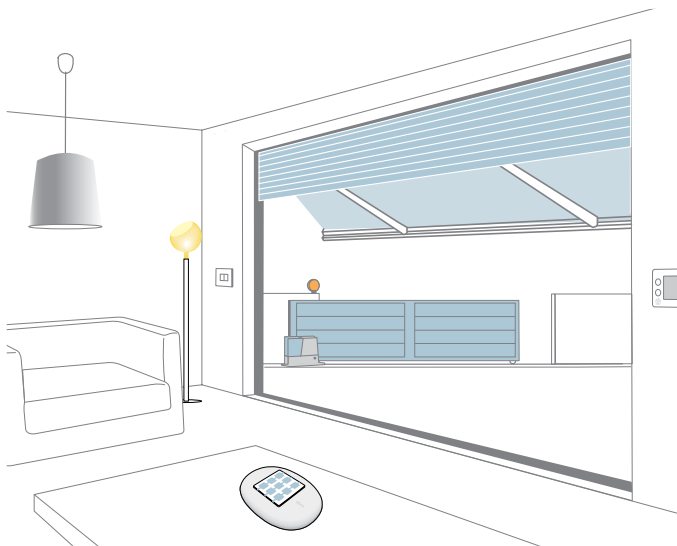

Touch screen controller
with timer-programmer function

With Nice, you really can relax away from home!

Our practical wireless transmitters let you close all the shutters simultaneously when you leave home and open them again when you return. Our Nice Touch controller integrates all your home's systems and makes it impossible to forget to close gates or garage doors.

A timer-programmer function lets you decide when and how you want to activate home automation systems. You can program awnings and roller shutters to operate even while you are away from home, give potential intruders **the impression that somebody is always in.**